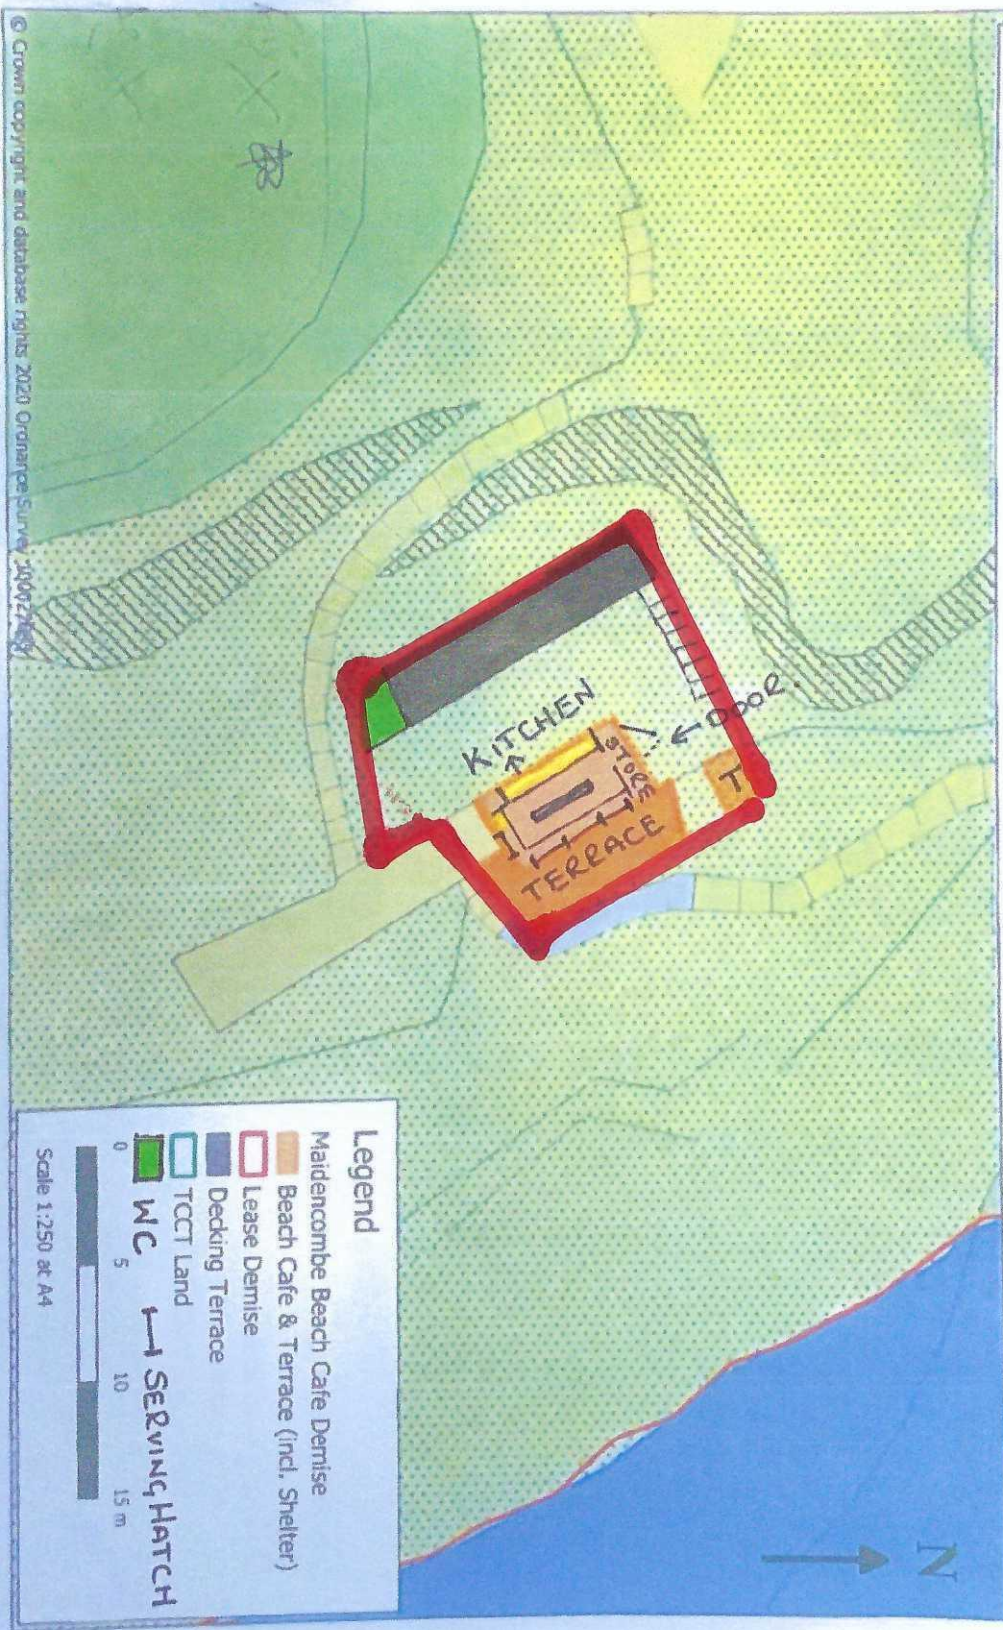


 AREA TO LICENCE.

SCALE 1 cm TO 1 METRE

CAFE RIO LTD
MAIDENCOMBE

Maidencombe Beach Cafe - Lease Demise

Torbay Coast & Countryside Trust

Legend

- Maidencombe Beach Cafe Demise
- Beach Cafe & Terrace (incl. Shelter)
- Lease Demise
- Decking Terrace
- TCCT Land
- WC
- SERVING HATCH

Scale 1:250 at A4